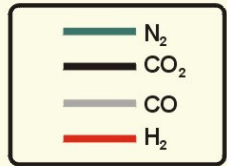

ELTRA OH-900 Simultaneous Oxygen / Hydrogen Determinator

**OH-900
flow diagram**